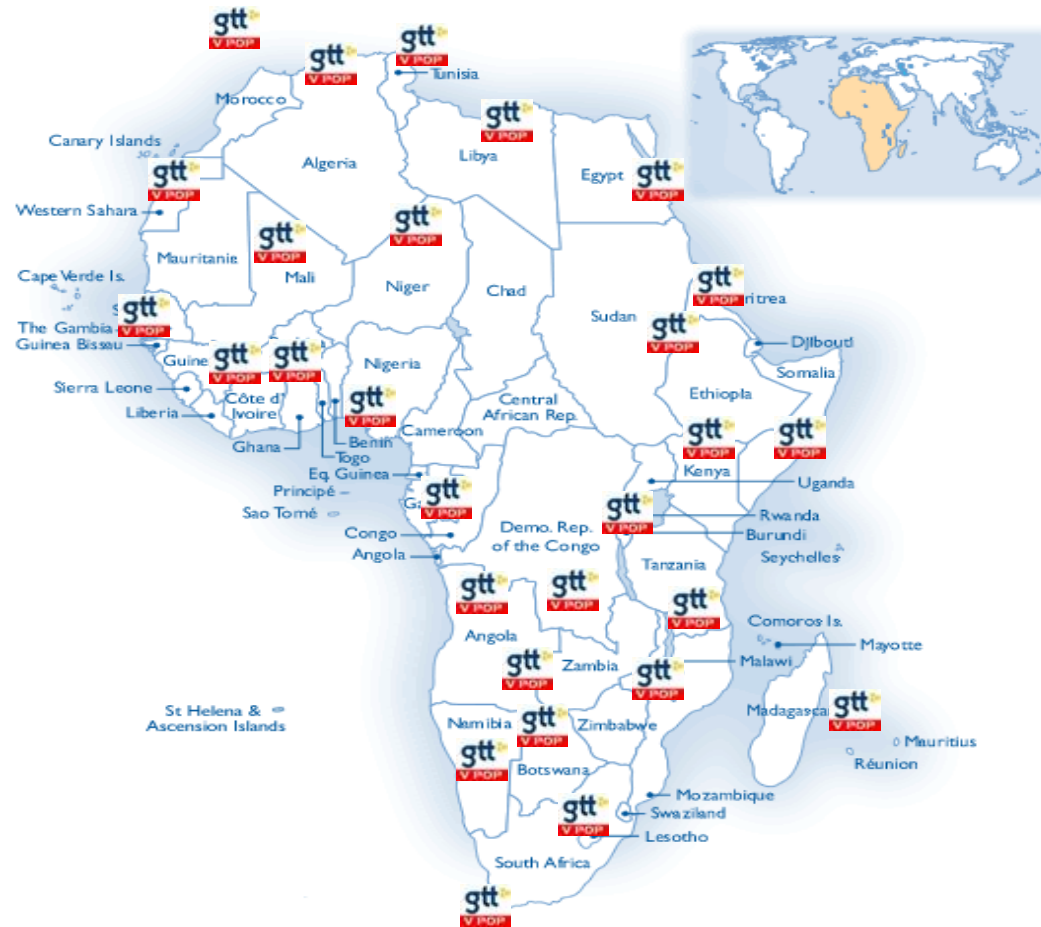

GTT – Global Virtual PoP's