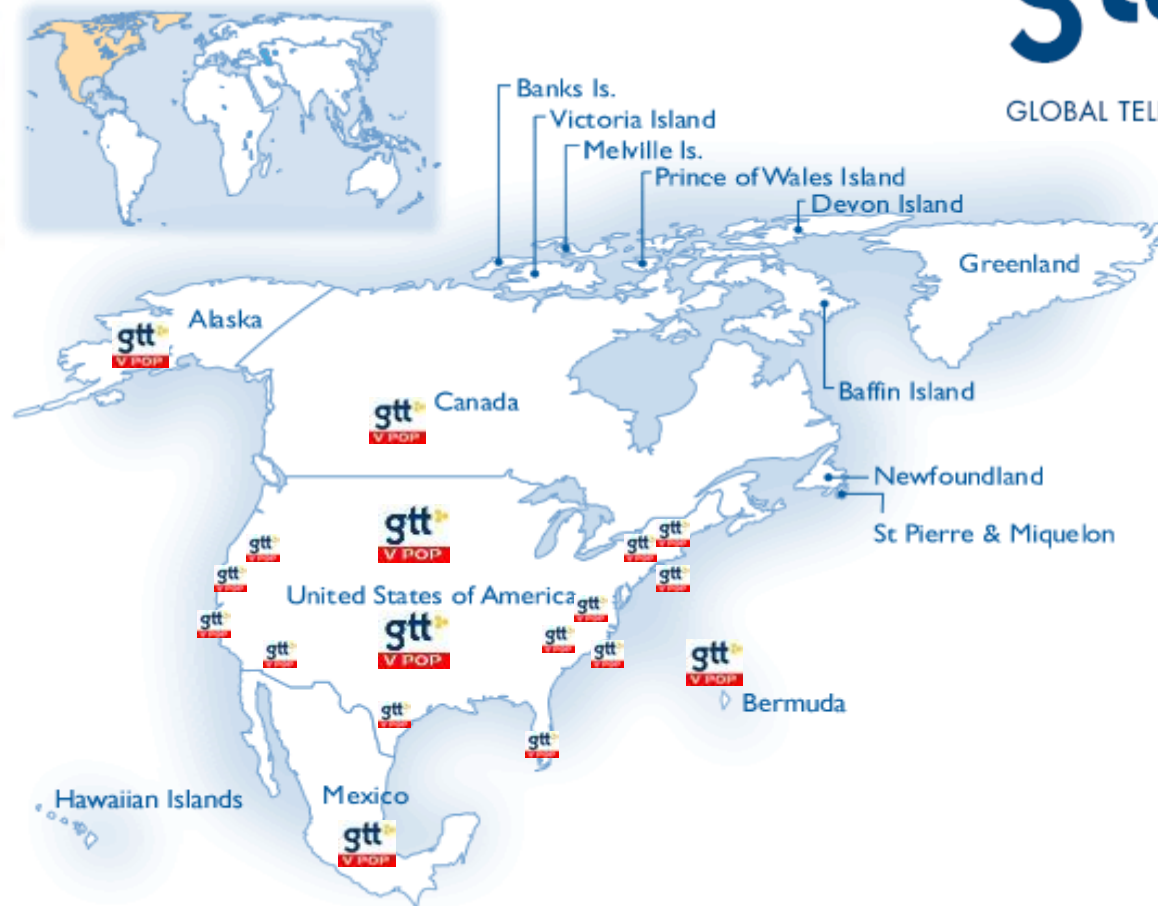

Company Facts

Leading Technology and Global Network Integrator

Providing Global Wide Area Network (WAN), IP transit and Managed Data Services

- **Headquartered in Washington DC and originally founded in 1999**
- **Offices in London, Denver and Düsseldorf**
- **850+ customers worldwide**
- **10,000 services installed**
- **100,000+ WAN points of presence worldwide**
- **63 Global datacentre Points of Presence (PoPs)**
- **Over 800 partners in over 100 countries**
- **One of the top 30 Internet backbones in North America**

Customer Application Examples

- **Very Small Aperture Terminal (VSAT) services for global oil and gas exploration company in remote Africa.**
- **Dedicated IP services for large Global Systems Integrator and outsourcing firm all across South America.**
- **Private line services for a Global Banking Firm in Bahrain, Dubai and Qatar.**
- **Large SONET Network Ring for International Financial Institution in the Caribbean.**

GTT at a Glance

How we do it...

“We do not promote any one network...

We provide the best of *all* networks”

GTT – Global Virtual PoP's

GLOBAL TELECOM & TECHNOLOGY

GLOBAL TELECOM & TECHNOLOGY

GLOBAL TELECOM & TECHNOLOGY

GLOBAL TELECOM & TECHNOLOGY

GLOBAL TELECOM & TECHNOLOGY

GTT Future

- **Recent Acquisition of WBS Connect**

- 66 PoPs Worldwide
- One of the top 30 Internet Backbones in North America
- Why did we buy a network?
 - Still operating as carrier neutral VNO / Hard to reach locations
 - Bring down costs to customers
 - Strategic decision is to grow organically and through merger and acquisition