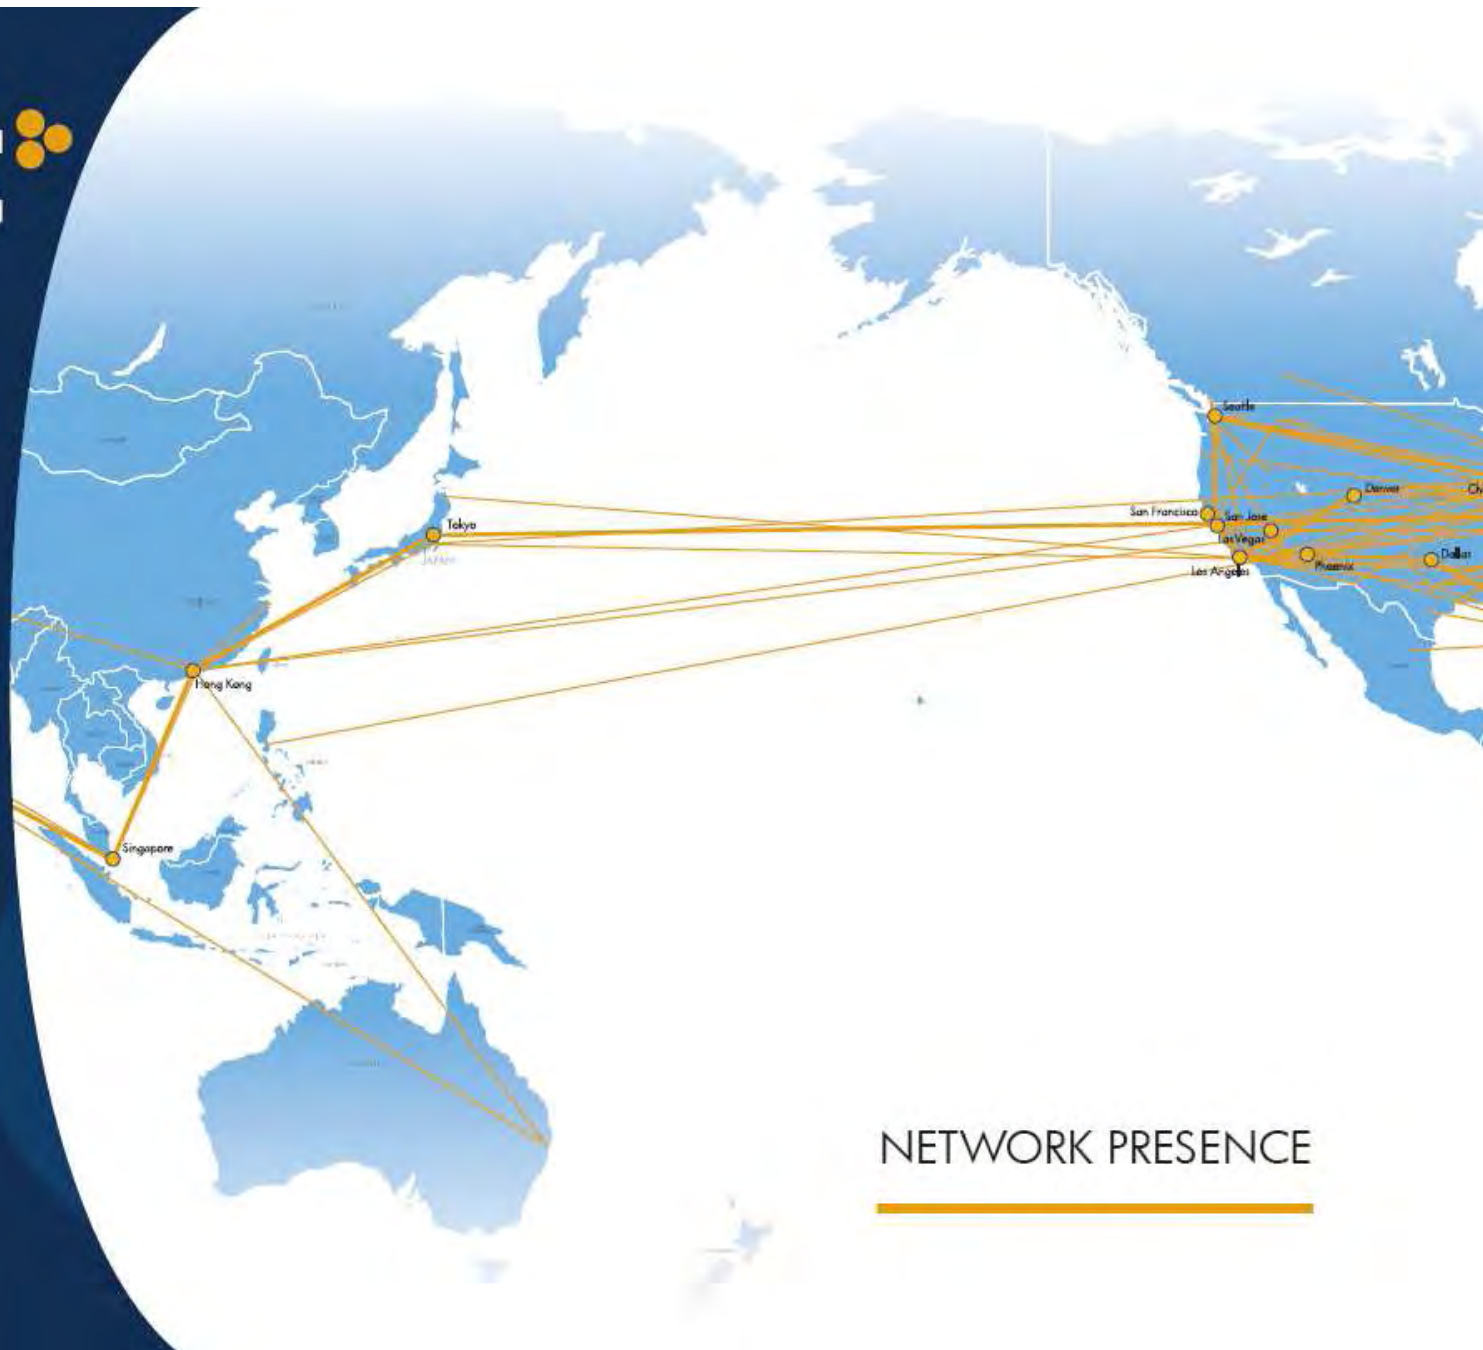

NETWORK PRESENCE